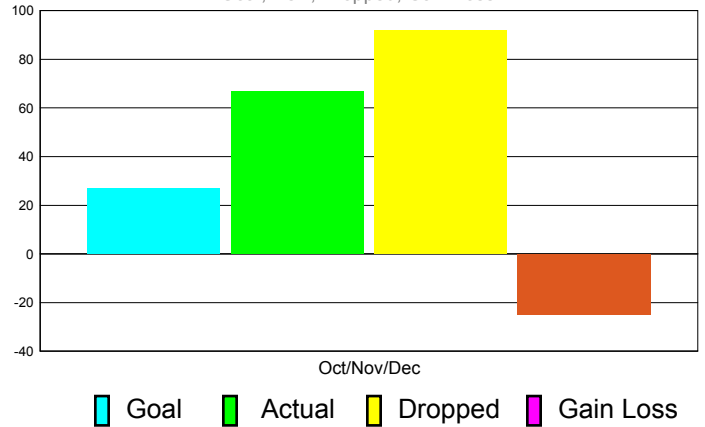

Membership Results 2011-2012

Goal, New, Dropped, Gain/Loss